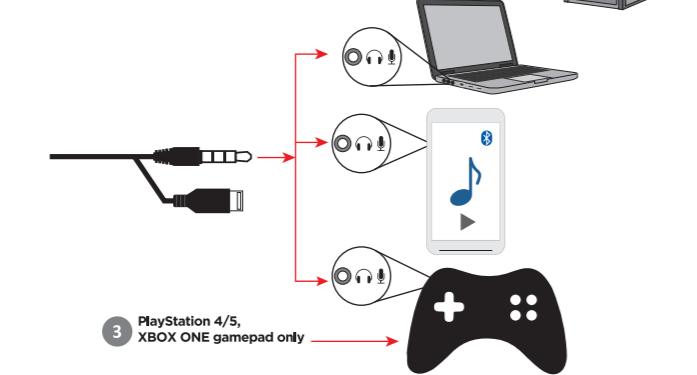

Quake

Gaming headset

4. Setup
To turn on the microphone, right-click on the speaker symbol at the bottom right of the screen, near the clock, and select "Recorders". Select your microphone from the list and click on "Properties". On the list at the bottom select "Use this device (ON)" item on the "Device application" list and click OK