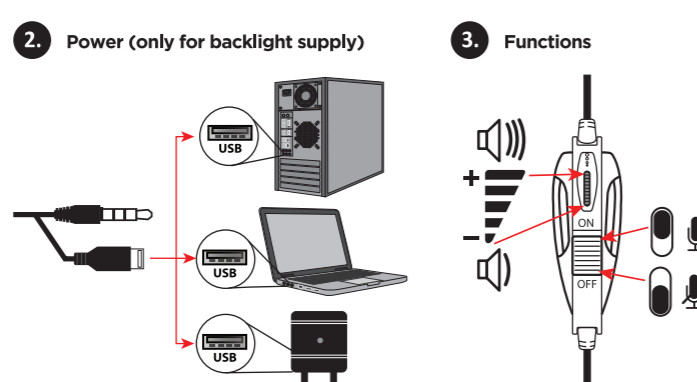

Quake

Gaming headset

4. Setup
To turn on the microphone, right-click on the speaker symbol at the bottom right of the screen, near the clock, and select "Recorders". Select your microphone from the list and click on "Properties". On the list at the bottom select "Use this device (ON)" item on the "Device application" list and click OK