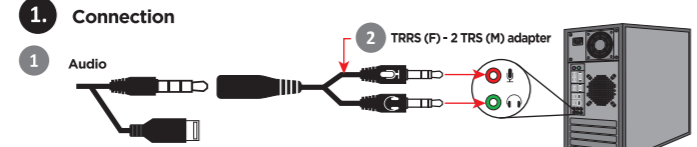

Quake

Gaming headset

4. Setup
To turn on the microphone, right-click on the speaker symbol at the bottom right of the screen, near the clock, and select "Recorders". Select your microphone from the list and click on "Properties". On the list at the bottom select "Use this device (ON)" item on the "Device application" list and click OK